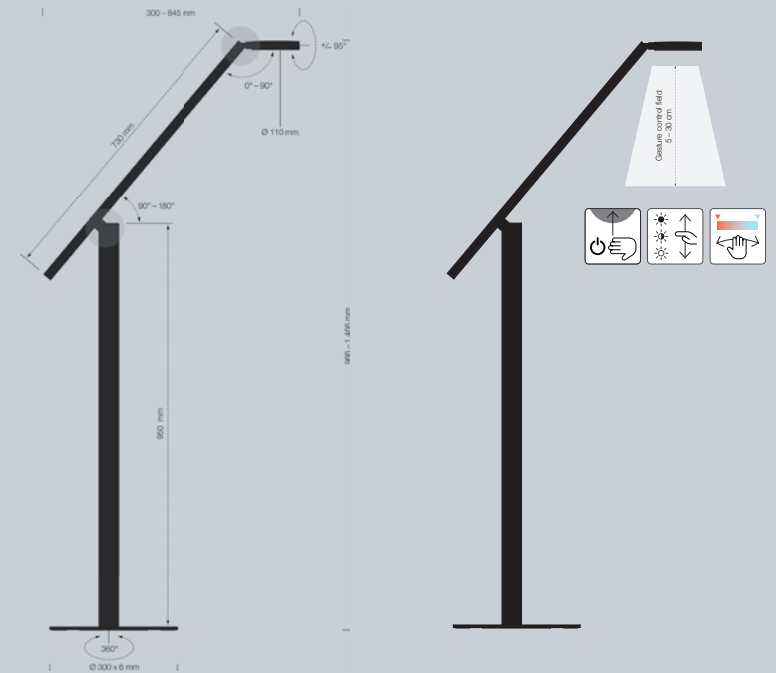

LUCTRA

LUCTRA® is a brand of DURABLE

DURABLE · Hunke & Jochheim GmbH & Co. KG
Westfalenstraße 77–79 · 58636 Iserlohn · Germany
Phone +49 2371 662445
info@luctra.eu · luctra.eu